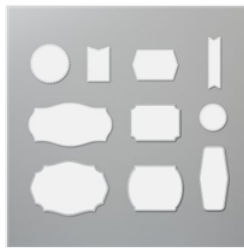

Supply List

Glenda Calkins

616-340-2406

glenda@thestampcamp.com

<https://stamp1.ink/shop>

[Timeless Tulips
Photopolymer
Stamp Set
\(English\) - 158327](#)

Price: \$18.00

[Tasteful Labels
Dies - 152886](#)

Price: \$31.00

[Fine Art Floral 12"
X 12" \(30.5 X 30.5
Cm\) Designer
Series Paper -
154558](#)

Price: \$11.50

[Basic White 8-1/2"
X 11" Cardstock -
159276](#)

Price: \$13.00

[Poppy Parade 8-
1/2" X 11"
Cardstock -
119793](#)