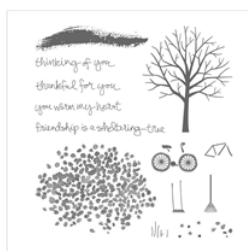

# Supply List

Rhonda Price  
[rrpric01@yahoo.com](mailto:rrpric01@yahoo.com)  
[rhondaprice.stampinup.net](http://rhondaprice.stampinup.net)

[Sheltering Tree  
Photopolymer  
Stamp Set -  
137163](#)

Price: \$25.00