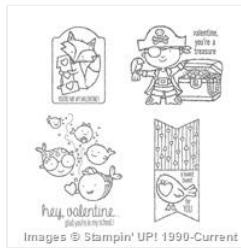

Supply List

Martina Auer
06645053611

fraeuleinerdbeerli@gmail.com
<https://www.fraeuleinerdbeerli.at/>

Melon Mambo
Classic Stampin'
Pad - 126948

Price: \$6.50

Images © Stampin' UP! 1990-Current

Sweet Taffy
Designer Series
Paper - 133693

Price: \$10.95

Images © Stampin' UP! 1990-Current

Hey, Valentine
Clear Stamp Set -
138570

Price: \$17.95

Images © Stampin' UP! 1990-Current

Owl Builder Punch
- 118074

Price: \$18.00

Aqua Painters -
103954