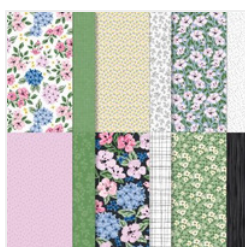

[Bronze & Ivory
Stampin' Blends
Combo Pack -
154922](#)

Price: \$12.00

[Strawberry Slush
Stampin' Blends
Combo Pack -
165290](#)

Price: \$12.00

[Pretty In Pink
Stampin' Blends
Combo Pack -
163824](#)

Price: \$11.00

[Lovely Garden 12"
X 12" \(30.5 X 30.5
Cm\) Designer
Series Paper -
165524](#)

Price: \$12.50

[Pretty In Pink 8-
1/2" X 11"
Cardstock -
163793](#)

Price: \$14.00

[Strawberry Slush
8-1/2" X 11"
Cardstock -
165625](#)

Price: \$14.00

[Tuxedo Black
Memento Ink Pad -
132708](#)

Price: \$8.00

[Pretty In Pink
Classic Stampin'
Pad - 163807](#)

Price: \$9.00

[Strawberry Slush
Classic Stampin'
Pad - 165286](#)

Price: \$11.00

[Basic White 8-1/2"
X 11" Cardstock -
166780](#)