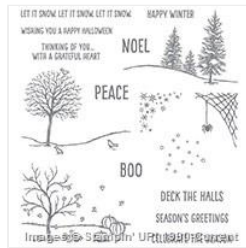

Supply List

Place Order
michvan3@sbcglobal.net

[Jingle All The Way
Clear-Mount
Bundle - 140862](#)

Price: \$29.75

[Happy Scenes
Photopolymer
Stamp Set -
139821](#)

Price: \$21.00

[Basic Black 8-1/2"
X 11" Cardstock -
121045](#)

Price: \$14.00

[Basic Gray 8-1/2"
X 11" Cardstock -
121044](#)

Price: \$14.00

[So Saffron 8-1/2"
X 11" Cardstock -
105118](#)

Price: \$9.25

[Daffodil Delight 8-
1/2" X 11"
Cardstock -
119683](#)

Price: \$14.00