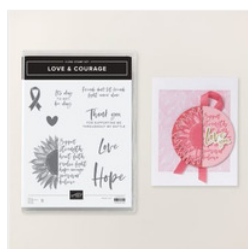

Supply List

Peggy Noe

peggy@prettypapercards.com

<http://prettypapercards.com>

[Love & Courage Cling Stamp Set \(English\) - 165935](#)

Price: \$25.00

[Basic White 8-1/2" X 11" Cardstock - 166780](#)

Price: \$14.00

[Strawberry Slush 8-1/2" X 11" Cardstock - 165625](#)

Price: \$14.00

[Pretty In Pink 8-1/2" X 11" Cardstock - 163793](#)

Price: \$14.00

[2025-2027 In Color™ 6" X 6" \(15.2 X 15.2 Cm\) Designer Series Paper - 165300](#)