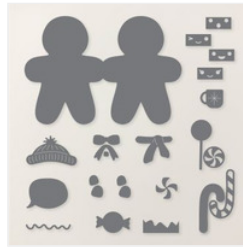

Gingerbread Girl card

Supply List

Susie Wood

(641) 660-2537

ds52wood@gmail.com

www.susiewood.stampinup.net

[Stampin' Cut & Emboss Machine - 149653](#)

Price: \$140.00

[Gingerbread Man Bundle \(English\) - 165785](#)

Price: \$54.00

[Gingerbread Man Dies - 165784](#)

Price: \$36.00

[Painted Stripes Cling Stamp Set - 165437](#)

Price: \$20.00

[Basic White 8-1/2" X 11" Thick Cardstock - 159229](#)