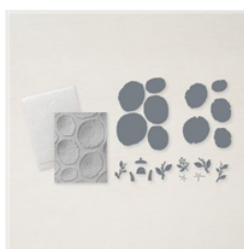

[Happy Forest Friends 12" X 12" \(30.5 X 30.5 Cm\) Designer Series Paper - 158941](#)

Price: \$12.00

[Tree Rings Hybrid Embossing Folder - 159888](#)

Price: \$37.00

[Gray Granite Stampin' Blends Combo Pack - 154886](#)