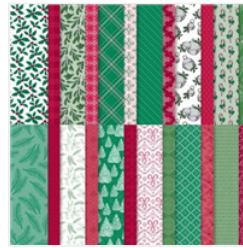

[Tag Buffet Photopolymer Stamp Set \(English\) - 153612](#)

Price: \$18.00

['Tis The Season 6" X 6" \(15.2 X 15.2 Cm\) Designer Series Paper - 153489](#)

Sale: \$9.20

Price: ~~\$11.50~~

[Real Red 8-1/2" X 11" Cardstock - 102482](#)