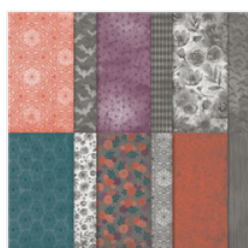

[Magic In This Night Designer Series Paper - 153517](#)

Price: $11.50