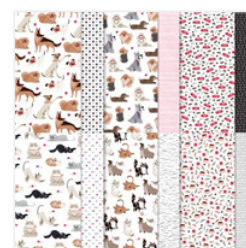

Price: \$11.50

[Peony Garden Designer Series Paper - 152483](#)

Price: \$11.50

[Whale Of A Time 6" X 6" \(15.2 X 15.2 Cm\) Designer Series Paper - 152460](#)

Price: \$11.50

[Heartwarming Hugs Designer Series Paper - 153492](#)

Price: \$11.50

[Magic In This Night Designer Series Paper - 153517](#)

Price: \$11.50

[Snowflake Splendor Designer Series Paper - 153512](#)

Price: \$11.50

[In Good Taste Designer Series Paper - 152494](#)

Price: \$21.00

[Playing With Patterns 6" X 6" \(15.2 X 15.2 Cm\) Designer Series Paper - 152490](#)

Price: \$11.50

[Playful Pets Designer Series Paper - 152489](#)

Price: \$11.50