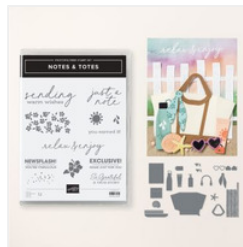

# Supply List

Place Order  
[kthomas309@zoominternet.net](mailto:kthomas309@zoominternet.net)

[Mixed Up Patterns  
12" X 12" \(30.5 X  
30.5 Cm\) Mix-In  
Designer Series  
Paper - 166992](#)  
Price: \$12.50

[Lasting Linen  
Photopolymer  
Stamp Set -  
167107](#)  
Price: \$23.00

[Easter Time Mix &  
Match Ephemera  
Pack - 166984](#)  
Price: \$7.00

[Gallery Blooms  
Bundle - 165213](#)  
Price: \$53.00

[Banner Sayings  
Photopolymer  
Stamp Set  
\(English\) - 167044](#)  
Price: \$17.00

[Banner Sayings  
Bundle \(English\) -  
167051](#)  
Price: \$38.50

[Reason To  
Celebrate  
Photopolymer  
Stamp Set  
\(English\) - 166905](#)  
Price: \$20.00

[Notes & Totes  
Bundle \(English\) -  
165241](#)  
Price: \$52.00

[Daffodil Delight 8-  
1/2" X 11"  
Cardstock -  
119683](#)  
Price: \$14.00

[Basic White 8-1/2"  
X 11" Cardstock -  
166780](#)  
Price: \$14.00

[Balmy Blue 8-1/2"  
X 11" Cardstock -  
146982](#)  
Price: \$14.00