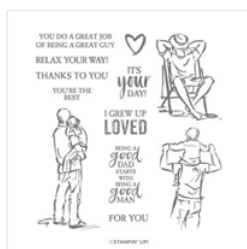

Supply List

Patti Dolan

patti@pspapercrafts.com

www.pspapercrafts.com

[A Good Man Cling Stamp Set \(En\) - 149270](#)

Price: \$24.00

[Come Sail Away Designer Series Paper - 149481](#)

Price: \$11.50