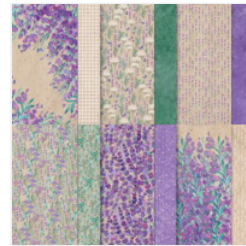

An Easy Handmade Thank You Card & Tutorial

Supply List

Mary Fish

maryfish@stampinpretty.com

<http://stampinpretty.com>

[Pattern Of Friendship Bundle \(English\) - 165385](#)

Price: \$48.50

[Pattern Of Friendship Photopolymer Stamp Set \(English\) - 165383](#)

Price: \$18.00

[Pattern Of Friendship Die - 165384](#)

Price: \$36.00

[Perennial Lavender 12" X 12" \(30.5 X 30.5 Cm\) Designer Series Paper - 162593](#)

Price: \$12.50

[Gorgeous Grape 8-1/2" X 11" Cardstock - 146987](#)