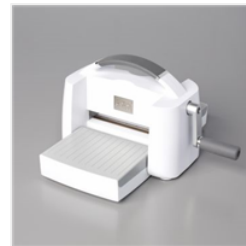

Price: \$14.00

[Pretty Peacock 8-1/2" X 11" Cardstock - 150880](#)

Price: \$14.00

[Basic White 8-1/2" X 11" Cardstock - 159276](#)

Price: \$13.00

[Basic White Medium Envelopes - 159236](#)

Price: \$15.00

[Stampin' Cut & Emboss Machine - 149653](#)