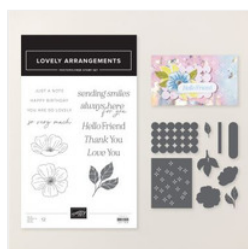

Supply List

Kim Quade
4026177955

kimgskards@gmail.com
www.kimplayswithpaper.com

[Lovely Arrangements Bundle \(English\) - 167176](#)

Price: \$48.50

[Cloud Cover 8-1/2" X 11" Cardstock - 165621](#)

Price: \$14.00

[Basic White 8-1/2" X 11" Cardstock - 166780](#)

Price: \$14.00

[Vellum 12" X 12" \(30.5 X 30.5 Cm\) Specialty Paper - 167099](#)

Price: \$10.00

[Strawberry Slush Classic Stampin' Pad - 165286](#)

Price: \$11.00