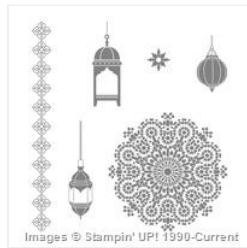

Price: \$33.00

**Moroccan Nights  
Clear-Mount  
Stamp Set -  
141718**

Price: \$24.00

**Rose Wonder  
Photopolymer  
Stamp Set -  
140697**

Price: \$33.00

**Basic Gray 8-1/2"  
X 11" Cardstock -  
121044**