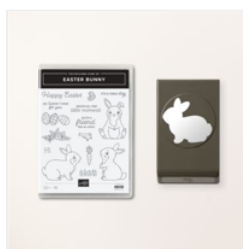

Supply List

Julie Gilson

734-536-0802

julie48188@gmail.com

WWW.STAMPINGALA.COM

Easter Bunny
Photopolymer
Stamp Set
(English) - 160272

Price: \$19.00

Easter Bunny
Punch - 160331

Price: \$22.00

Easter Bunny
Bundle (English) -
160606

Price: \$34.00

Melon Mambo 8-
1/2" X 11"
Cardstock -
115320

Price: \$10.00

Basic White 8-1/2"
X 11" Cardstock -
159276

Price: \$10.50

Shimmery White 8-
1/2" X 11"
Cardstock -
101910