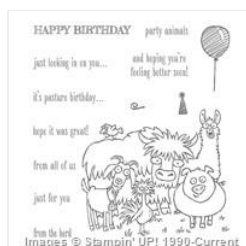

# Supply List

Place Order  
[susanitell@gmail.com](mailto:susanitell@gmail.com)

[On Film Framelits Die - 132969](#)

Price: \$29.95

[From The Herd Photopolymer Stamp Set - 137162](#)

Price: \$15.95

[Soft Sky Assortment Stampin' Blendabilities Markers - 133626](#)