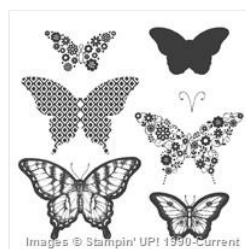

Images © Stampin' UP! 1990-Current

[Papillon Potpourri
Wood-Mount
Stamp Set -
132058](#)

Price: $33.00