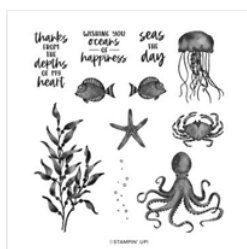

# Supply List

Patti Dolan

[patti@pspapercrafts.com](mailto:patti@pspapercrafts.com)

[www.pspapercrafts.com](http://www.pspapercrafts.com)

[Seas The Day Cling Stamp Set \(English\) - 157849](#)

Price: \$23.00

[Night Of Navy 8-1/2" X 11" Cardstock - 100867](#)

Price: \$14.00

[Basic White 8-1/2" X 11" Cardstock - 159276](#)

Price: \$13.00

[Night Of Navy Classic Stampin' Pad - 147110](#)

Price: \$11.00

[Granny Apple Green Classic Stampin' Pad - 147095](#)