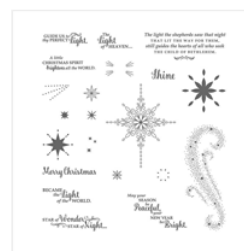

Price: \$9.00

[Night Of Navy 8-1/2" X 11" Cardstock - 100867](#)

Price: \$14.00

[Gold Foil Sheets - 132622](#)

Price: \$5.00

[Star Of Light Photopolymer Stamp Set - 142110](#)

Price: \$26.00

[Starlight Thinlits Dies - 141840](#)