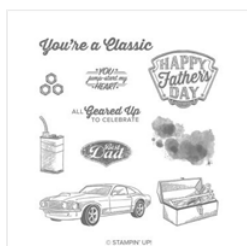

[Geared Up Garage Cling Stamp Set - 148590](#)

Price: $21.00