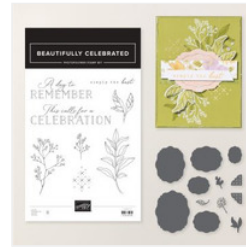

Supply List

Place Order

kthomas309@zoominternet.net

[Lovely & Beautiful Suite Collection \(English\) - 166981](#)

Price: \$150.25

[Lovely & Beautiful 12" X 12" \(30.5 X 30.5 Cm\) Specialty Designer Series Paper - 166957](#)

Price: \$16.50

[Beautifully Adorned Ephemera Pack - 166980](#)

Price: \$8.50

[Beautifully Celebrated Bundle \(English\) - 166975](#)

Price: \$53.00

[Simply Beautiful Bundle \(English\) - 166965](#)

Price: \$55.75