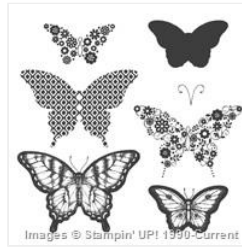

[Papillon Potpourri
Wood-Mount
Stamp Set -
132058](#)

Price: $19.00