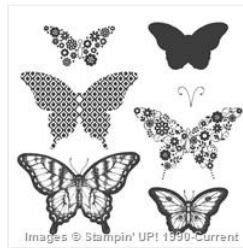

[Papillon Potpourri
Wood-Mount
Stamp Set -
132058](#)

Price: $19.00