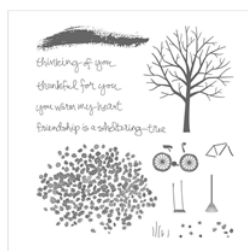

Supply List

Stesha Bloodhart
7154976313

Stesha@stampinhoot.com
stampinhoot.com

[Sheltering Tree
Photopolymer
Stamp Set -
137163](#)

Price: \$25.00

[Whisper White 8-
1/2" X 11" Thick
Cardstock -
140272](#)

Price: \$8.25