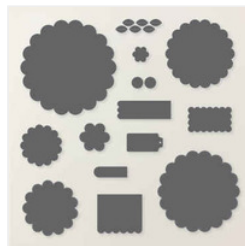

[Cloud Cover 8-1/2" X 11" Cardstock - 165621](#)

Price: \$14.00

[Peaceful Pine 8-1/2" X 11" Cardstock - 167691](#)

Price: \$14.00

[Basic White 8-1/2" X 11" Cardstock - 166780](#)

Price: \$14.00

[Velvet Meadow 12" X 12" \(30.5 X 30.5 Cm\) Specialty Designer Series Paper - 167904](#)

Price: \$17.00

[Dreamy Flowers - 167916](#)

Price: \$9.50

[Stampin' Cut & Emboss Machine - 149653](#)

Price: \$140.00

[Paradise Garden Hybrid Embossing Folder - 167120](#)

Price: \$44.00

[Scalloped Blooms Dies - 167646](#)

Price: \$39.00

[Mini Stampin' Dimensionals - 144108](#)

Price: \$5.00

[Stampin' Dimensionals - 104430](#)

Price: \$5.00

Flowering Meadow First Club Card Supply List

Christy Fulk
christyfulk@createwithchristy.com
<https://www.createwithchristy.com/>