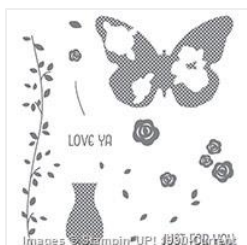

Price: \$14.00

[Old Olive Classic Stampin' Pad - 126953](#)

Price: \$6.50

[Daffodil Delight Classic Stampin' Pad - 126944](#)

Price: \$6.50

[Butterfly Basics Clear-Mount Bundle - 139323](#)

Price: \$51.75

[Floral Wings Photopolymer Stamp Set - 139169](#)

Price: \$10.00

[And Many More Clear-Mount Stamp Set - 134276](#)

Price: \$27.00

[Early Espresso 1/2" Seam Binding Ribbon - 134582](#)

Price: \$7.00

[Lovely Lace Textured Impressions Embossing Folder - 133737](#)