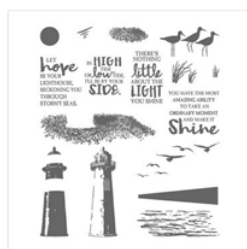

# Supply List

Susan Simpson

07905403823

[susan\\_merrey@yahoo.co.uk](mailto:susan_merrey@yahoo.co.uk)

<https://craftydukydoodah.blogspot.co.uk/>

[Lily Pad Lake  
Clear-Mount  
Bundle - 148366](#)

Price: £40.50