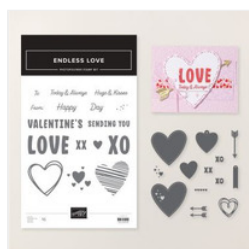

Supply List

Peggy Noe

peggy@prettypapercards.com

<http://prettypapercards.com>

[Endless Love Bundle \(English\) - 167062](#)

Price: \$47.50

[Basic White 8-1/2" X 11" Cardstock - 166780](#)

Price: \$14.00

[Pretty In Pink 8-1/2" X 11" Cardstock - 163793](#)

Price: \$14.00

[Made With Love 12" X 12" \(30.5 X 30.5 Cm\) Designer Series Paper - 167054](#)

Price: \$12.50

[Real Red Classic Stampin' Pad - 147084](#)