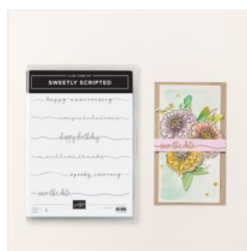

[Sweetly Scripted
Cling Stamp Set
(English) - 163600](#)

Price: $24.00