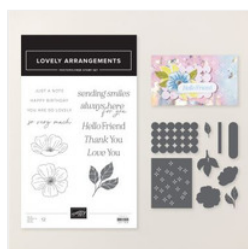

Supply List

Kim Quade
4026177955

kimgskards@gmail.com
www.kimplayswithpaper.com

[Lovely Arrangements Bundle \(English\) - 167176](#)

Price: \$48.50

[Lovely Blossoms 12" X 12" \(30.5 X 30.5 Cm\) Designer Series Paper - 167168](#)

Price: \$12.50

[Cloud Cover 8-1/2" X 11" Cardstock - 165621](#)

Price: \$14.00

[Secret Sea 8-1/2" X 11" Cardstock - 165624](#)

Price: \$14.00

[Basic White 8-1/2" X 11" Cardstock - 166780](#)

Price: \$14.00

[Secret Sea Classic Stampin' Pad - 165285](#)