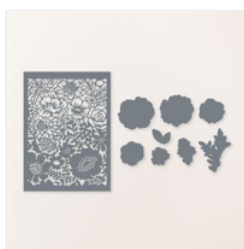

Price: \$24.00

[Two-Tone Flora Dies - 159181](#)

Price: \$39.00

[Shimmery White 8-1/2" X 11" Cardstock - 101910](#)

Price: \$10.00

[Parakeet Party 8-1/2" X 11" Cardstock - 159259](#)

Price: \$10.00

[Starry Sky 8-1/2" X 11" Cardstock - 159263](#)