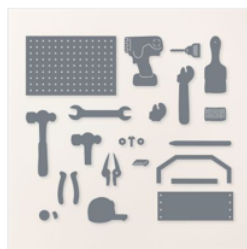

internal pop up toolbox

Supply List

Lisa Ann Bernard
(707) 513-7718

lisa@queenbcreations.net
<http://www.queenbcreations.net>

[Trusty Tools
Photopolymer
Stamp Set
\(English\) - 163274](#)

Price: \$24.00

[Trusty Tools Dies -
162722](#)