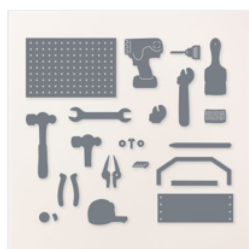

# internal pop up toolbox Supply List

Lisa Ann Bernard  
(707) 513-7718

[lisa@queenbcreations.net](mailto:lisa@queenbcreations.net)  
<http://www.queenbcreations.net>

[Trusty Tools  
Photopolymer  
Stamp Set  
\(English\) - 163274](#)

Price: \$24.00

[Trusty Tools Dies -  
162722](#)

Price: \$37.00

[Cherry Cobbler 8-  
1/2\" X 11\"  
Cardstock -  
119685](#)

Price: \$14.00

[Blueberry Bushel  
8-1/2\" X 11\"  
Cardstock -  
146968](#)

Price: \$14.00