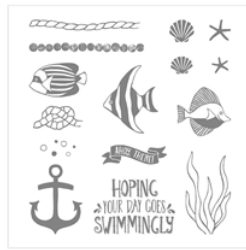

Supply List

Linda Fisher
336-260-2173

angelsofjoy@gmail.com

[Http://www.devotedstamper.com](http://www.devotedstamper.com)

[Seaside Shore
Clear-Mount
Stamp Set -
141625](#)

Price: \$21.00

[Seaside Shore
Wood-Mount
Stamp Set -
141622](#)

Price: \$29.00

[Dapper Denim 8-
1/2" X 11"
Cardstock -
141414](#)

Price: \$8.00

[Pool Party 8-1/2" X
11" Cardstock -
122924](#)

Price: \$14.00

[Crumb Cake 8-1/2"
X 11" Cardstock -
120953](#)

Price: \$14.00

[Whisper White 8-
1/2" X 11"
Cardstock -
100730](#)