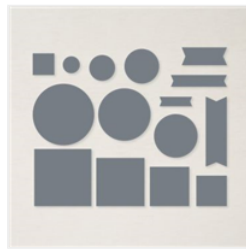

Autumn Leaves Peek a Boo Supply List

Lisa Ann Bernard
(707) 513-7718

lisa@queenbcreations.net
<http://www.queenbcreations.net>

[Autumn Leaves
Photopolymer
Stamp Set
\(English\) - 162179](#)

Price: \$24.00

[Stylish Shapes
Dies - 159183](#)

Price: \$30.00

[Copper Clay 8-1/2"
X 11" Cardstock -
161721](#)

Price: \$11.50

[Basic White 8-1/2"
X 11" Cardstock -
159276](#)

Price: \$13.00

[Splendid Autumn
6" X 6" \(15.2 X
15.2 Cm\) Designer
Series Paper -
164173](#)