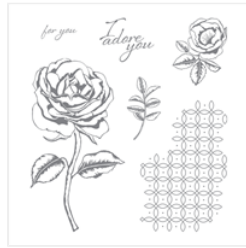

Supply List

Kim Oliver
0438532108

kokreationshandmadecards@gmail.com
<http://kokreations.stampinup.net/>

[Tabs For Everything Photopolymer Bundle - 145364](#)

Price: \$54.75

[Graceful Garden Clear-Mount Stamp Set - 143849](#)