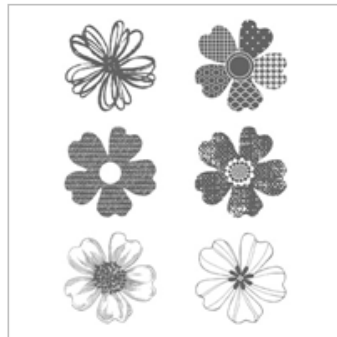

[Flower Shop Clear-
Mount Stamp Set](#)

130942
$24.00