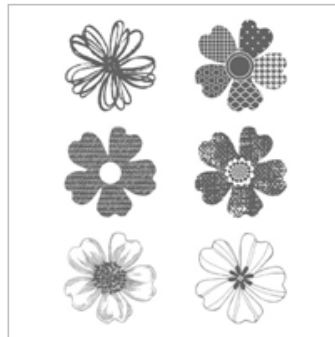

[Flower Shop Clear-
Mount Stamp Set](#)

130942
$24.00