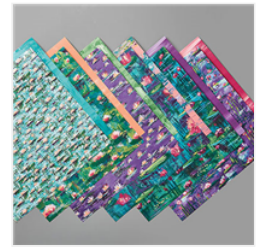

Supply List

Mary Bush

stampwithmarybush@yahoo.com
www.stampinthesand.stampinup.net

[Lovely Lily Pad
Photopolymer
Stamp Set -
152288](#)
Price: \$0.00

[Lily Pad Dies -
152315](#)
Price: \$0.00

[Peaceful Moments
Cling Stamp Set
\(En\) - 151595](#)
Price: \$21.00

[Stitched So
Sweetly Dies -
151690](#)
Price: \$32.00

[Lily Impressions
Designer Series
Paper - 152284](#)
Price: \$0.00

[Noble Peacock
Rhinestones -
149494](#)
Price: \$5.50

[Vellum 8-1/2" X
11" Cardstock -
101856](#)
Price: \$10.00