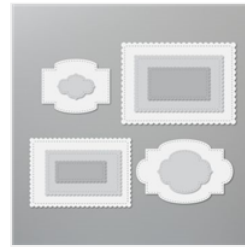

Supply List

Mary Bush

stampwithmarybush@yahoo.com
www.stampinthesand.stampinup.net

[Lovely Lily Pad
Photopolymer
Stamp Set -
152288](#)
Price: \$0.00

[Lily Pad Dies -
152315](#)
Price: \$0.00

[Peaceful Moments
Cling Stamp Set
\(En\) - 151595](#)
Price: \$21.00

[Stitched So
Sweetly Dies -
151690](#)
Price: \$32.00

[Lily Impressions
Designer Series
Paper - 152284](#)
Price: \$0.00

[Noble Peacock
Rhinestones -
149494](#)
Price: \$5.50

[Vellum 8-1/2" X
11" Cardstock -
101856](#)
Price: \$10.00