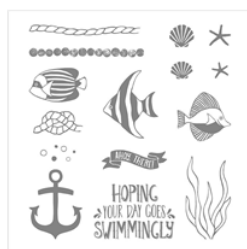

# Supply List

Tina Rappe  
6082899271

[tinarappe@gmail.com](mailto:tinarappe@gmail.com)  
[www.stampinstudio.com](http://www.stampinstudio.com)

[Seaside Shore  
Clear-Mount  
Stamp Set -  
141625](#)

Price: \$21.00

[Seaside Shore  
Wood-Mount  
Stamp Set -  
141622](#)

Price: \$29.00

[Big Shot - 143263](#)

Price: \$110.00

[Layering Ovals  
Dies - 141706](#)

Price: \$35.00

[By The Shore  
Designer Series  
Paper - 141640](#)