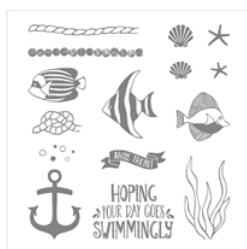

# Supply List

Tina Rappe  
6082899271

[tinarappe@gmail.com](mailto:tinarappe@gmail.com)  
[www.stampinstudio.com](http://www.stampinstudio.com)

[Seaside Shore  
Clear-Mount  
Stamp Set -  
141625](#)

Price: \$21.00

[Seaside Shore  
Wood-Mount  
Stamp Set -  
141622](#)

Price: \$29.00

[Big Shot - 143263](#)

Price: \$110.00

[Layering Ovals  
Dies - 141706](#)

Price: \$35.00

[By The Shore  
Designer Series  
Paper - 141640](#)