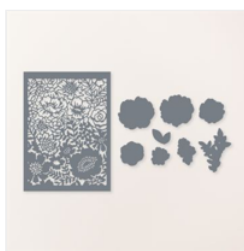

Supply List

Linda Fisher
336-260-2173

angelsofjoy@gmail.com

[Http://www.devotedstamper.com](http://www.devotedstamper.com)

[Two-Tone Flora Bundle \(English\) - 160414](#)

Price: \$55.75

[Two-Tone Flora Photopolymer Stamp Set - 160844](#)

Price: \$23.00

[Two-Tone Flora Dies - 159181](#)

Price: \$39.00

[Simply Succulents Cling Stamp Set - 154480](#)

Price: \$22.00

[Potted Succulents Dies - 154330](#)

Price: \$39.00

[Around The Bend Dies - 160649](#)