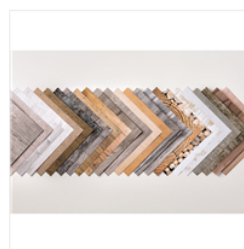

Supply List

Sara Mattson-Blume
920-809-5105
lilyinkpad@yahoo.com
lilyinkpad.stampinup.net

[Seasonal Layers Dies - 143751](#)

Price: \$33.00

[Colorful Seasons Photopolymer Stamp Set - 143726](#)

Price: \$27.00

[Colorful Seasons Photopolymer Bundle - 145348](#)

Price: \$54.00

[Wood Textures Designer Series Paper Stack - 144177](#)

Price: \$11.00

[Early Espresso Classic Stampin' Pad - 126974](#)

Price: \$6.50

[Early Espresso 8-1/2 X 11 Cardstock - 119686](#)