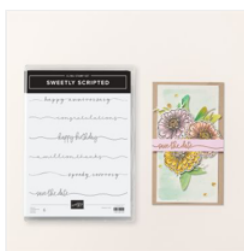

Supply List

Place Order
mo.rootes@polesapart.org

[Changing Leaves
Photopolymer
Stamp Set
\(English\) - 164351](#)

Price: £19.00

[Changing Leaves
Bundle \(English\) -
164139](#)

Price: £51.25

[Sweetly Scripted
Cling Stamp Set
\(English\) - 163600](#)

Price: £23.00

[Basic White A4
Cardstock -
159228](#)

Price: £13.00

[Bubble Bath A4
Cardstock -
161727](#)

Price: £14.00

[Lost Lagoon A4
Cardstock -
133686](#)

Price: £14.00

[Tuxedo Black
Memento Ink Pad -
132708](#)