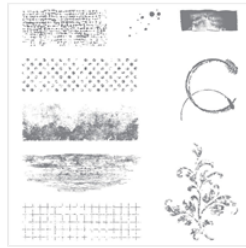

Supply List

Claudia Perry
706-587-4824

astampingteddy@gmail.com
<http://stampingincolumbusga.blogspot.com/>

[Elegant Dots
Textured
Impressions
Embossing Folder](#)
- 138287

Price: \$7.50

[Timeless Textures
Clear-Mount
Stamp Set -
140517](#)