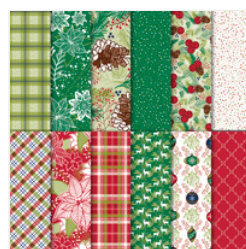

Supply List

Lisa Ann Bernard

(707) 513-7718

lisa@queenbcreations.net

<http://www.queenbcreations.net>

[Farmhouse Christmas Photopolymer Bundle - 149941](#)

Price: \$44.00

[Old Olive 8-1/2" X 11" Cardstock - 100702](#)

Price: \$14.00

[Whisper White 8-1/2" X 11" Cardstock - 100730](#)

Price: \$9.75

[Under The Mistletoe Designer Series Paper - 146921](#)

Price: \$11.00

[Tuxedo Black Memento Ink Pad - 132708](#)

Price: \$8.00