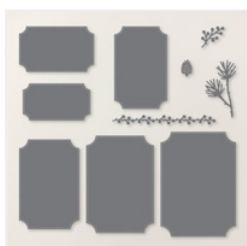

[Strawberry Slush
8-1/2" X 11"
Cardstock -
165625](#)

Price: \$14.00

[Lemon Lolly 8-1/2"
X 11" Cardstock -
161720](#)

Price: \$14.00

[Basic White 8-1/2"
X 11" Cardstock -
166780](#)

Price: \$14.00

[Mixed Up Patterns
12" X 12" \(30.5 X
30.5 Cm\) Mix-In
Designer Series
Paper - 166992](#)

Price: \$12.50

[Strawberry Slush &
Pretty In Pink
Gems - 165615](#)

Price: \$8.50

[Stampin' Cut &
Emboss Machine -
149653](#)

Price: \$140.00

[Branching Out
Dies - 165775](#)

Price: \$29.00

[Beautiful Pattern
Embossing Folder
- 167097](#)