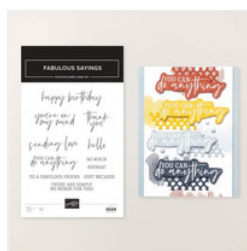

[Fabulous Sayings
Photopolymer
Stamp Set
(English) - 167972](#)

Price: $5.00