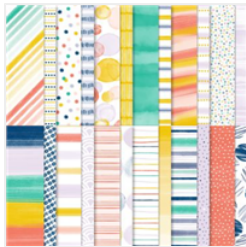

[Playing With
Patterns 6" X 6"
(15.2 X 15.2 Cm)
Designer Series
Paper - 152490](#)

Price: $11.50