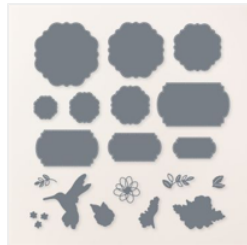

[Thoughtful Expressions Dies - 162821](#)

Price: $37.00