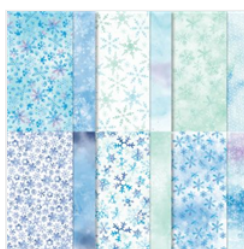

Supply List

Place Order
stampingwithcharlene@gmail.com
stampingwithcharlene.com

[Snowman Season Photopolymer Stamp Set - 150458](#)

Price: \$18.00

[Snowman Builder Punch - 150643](#)

Price: \$18.00

[Snowflake Splendor Designer Series Paper - 153512](#)

Price: \$11.50

[Snowflake Splendor 1/4" \(6.4 Mm\) Ribbon - 153548](#)

Price: \$7.00

[Blue Adhesive-Backed Gems - 153547](#)

Price: \$8.00

[Pacific Point 8-1/2" X 11" Cardstock - 111350](#)

Price: \$8.75

[Night Of Navy 8-1/2" X 11" Cardstock - 100867](#)