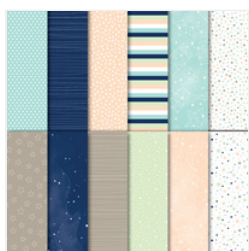

Supply List

Patti Dolan

patti@pspapercrafts.com

www.pspapercrafts.com

[Large Letters Framelits Dies - 141712](#)

Price: \$99.00

[Twinkle Twinkle Designer Series Paper - 146284](#)

Price: \$11.00

[Night Of Navy 8-1/2" X 11" Cardstock - 100867](#)

Price: \$14.00

[Soft Sea Foam 8-1/2" X 11" Cardstock - 146988](#)

Price: \$14.00

[Whisper White 8-1/2" X 11" Cardstock - 100730](#)

Price: \$9.75

[Happy Birthday Gorgeous Photopolymer Stamp Set - 143662](#)